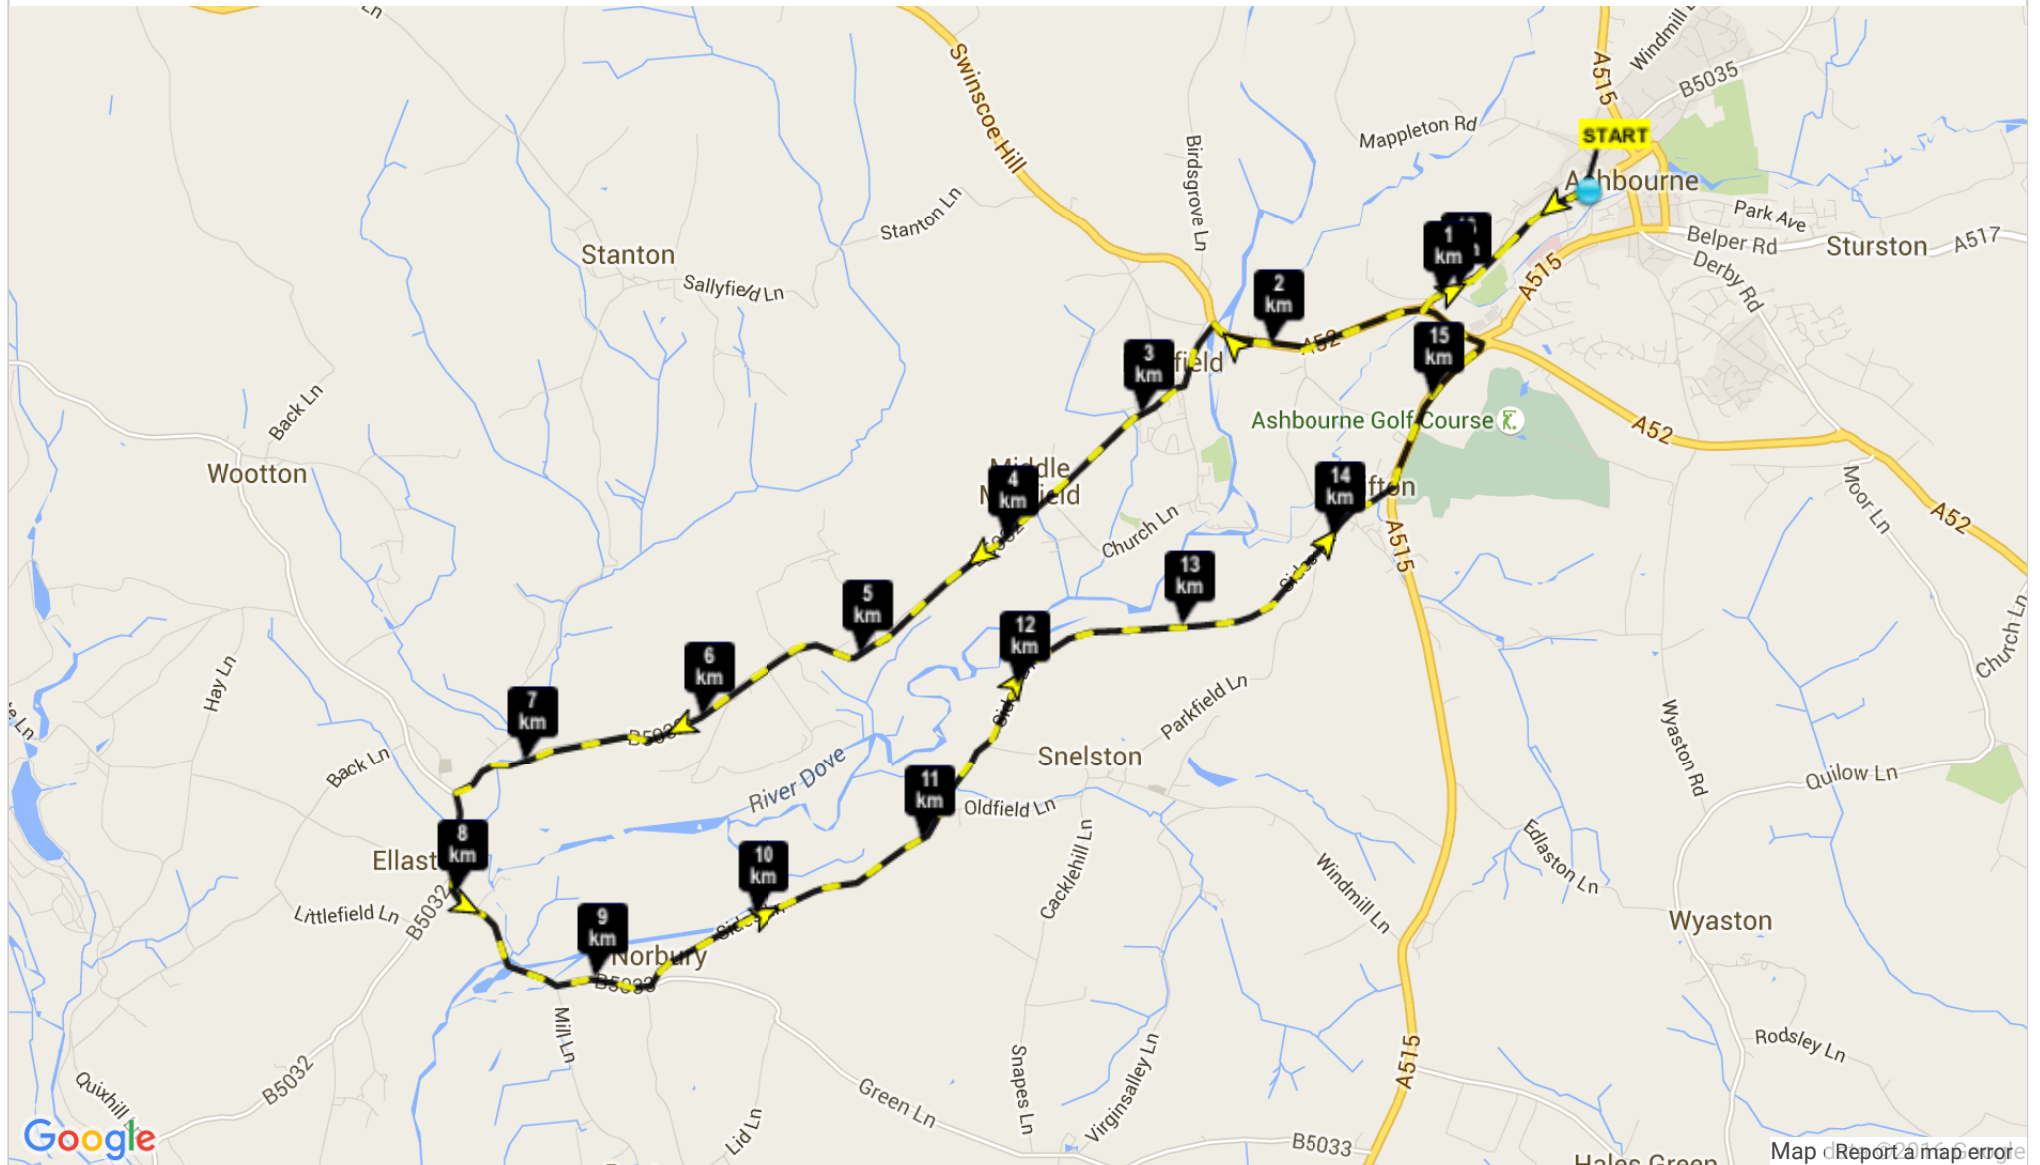

# Ashbourne Triathlon Cycle Leg : 16.88 km

# Ashbourne Triathlon Run Leg : 5.00 km