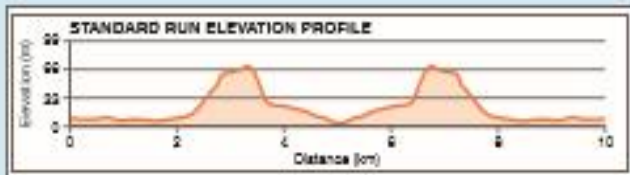

Llandudno Sea Triathlon Swim Route

BEACH

Ffit Conwy Llandudno Sea Triathlon Cycle Route

XTRA MILE
EVENTS

**Ffit Conwy
Llandudno Sea Triathlon
Run Route**

LLANDUDNO SEA TRIATHLON TRANSITION DIAGRAM

THE PARADE (THE ROAD)