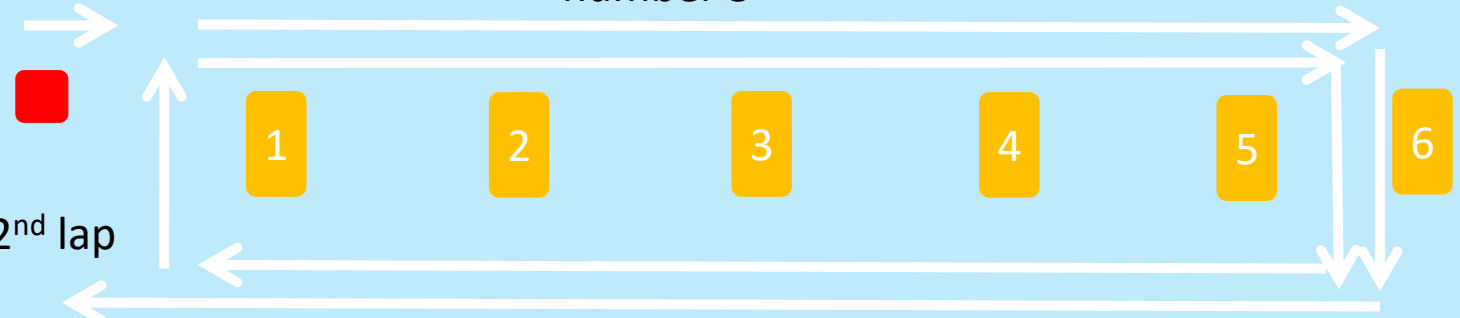

Sprint distance 1 lap, round buoy number 5
Standard distance, 2 x laps twice round buoy number 5

RACE START

To start

Start 2nd lap

Turn buoy

To jetty to exit

SEA

Llandudno Sea Triathlon Swim Route

BEACH

Middle distance, twice round buoy number 6

RACE START

To start

Start 2nd lap

Turn buoy

SEA

To jetty to exit