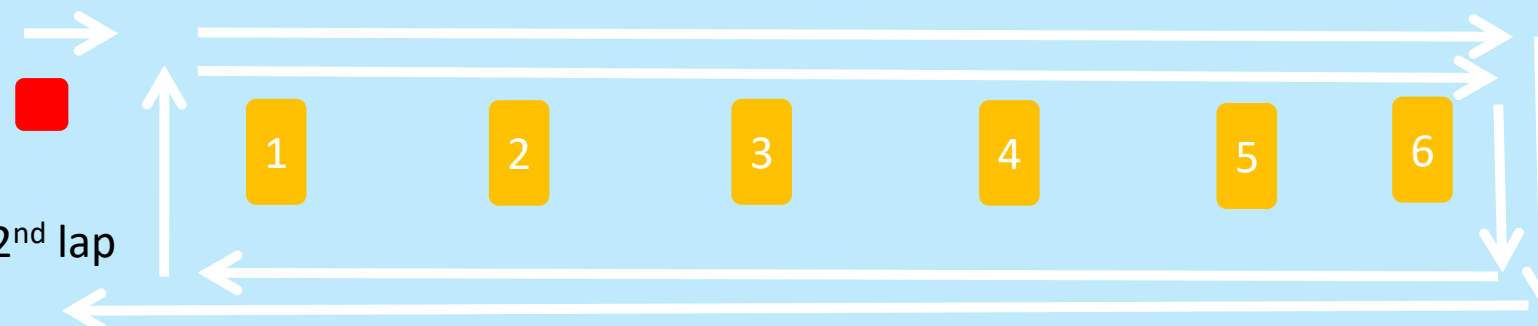

Sprint distance 1 lap, round buoy number 5
Standard distance, 2 x laps twice round buoy number 5

RACE START

To start

Start 2nd lap

Turn buoy

To jetty to exit

SEA

Llandudno Sea Triathlon Swim Route

BEACH

Middle distance, twice round buoy number 6

RACE START

To start

Start 2nd lap

Turn buoy

SEA

To jetty to exit