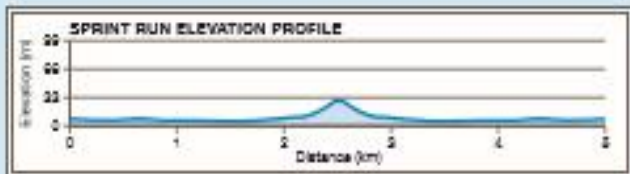

Llandudno Sea Triathlon Swim Route

BEACH

Ffit Conwy Llandudno Sea Triathlon Cycle Route

XTRA MILE
EVENTS

**Ffit Conwy
Llandudno Sea Triathlon
Run Route**

LLANDUDNO SEA TRIATHLON TRANSITION DIAGRAM

THE PARADE (THE ROAD)